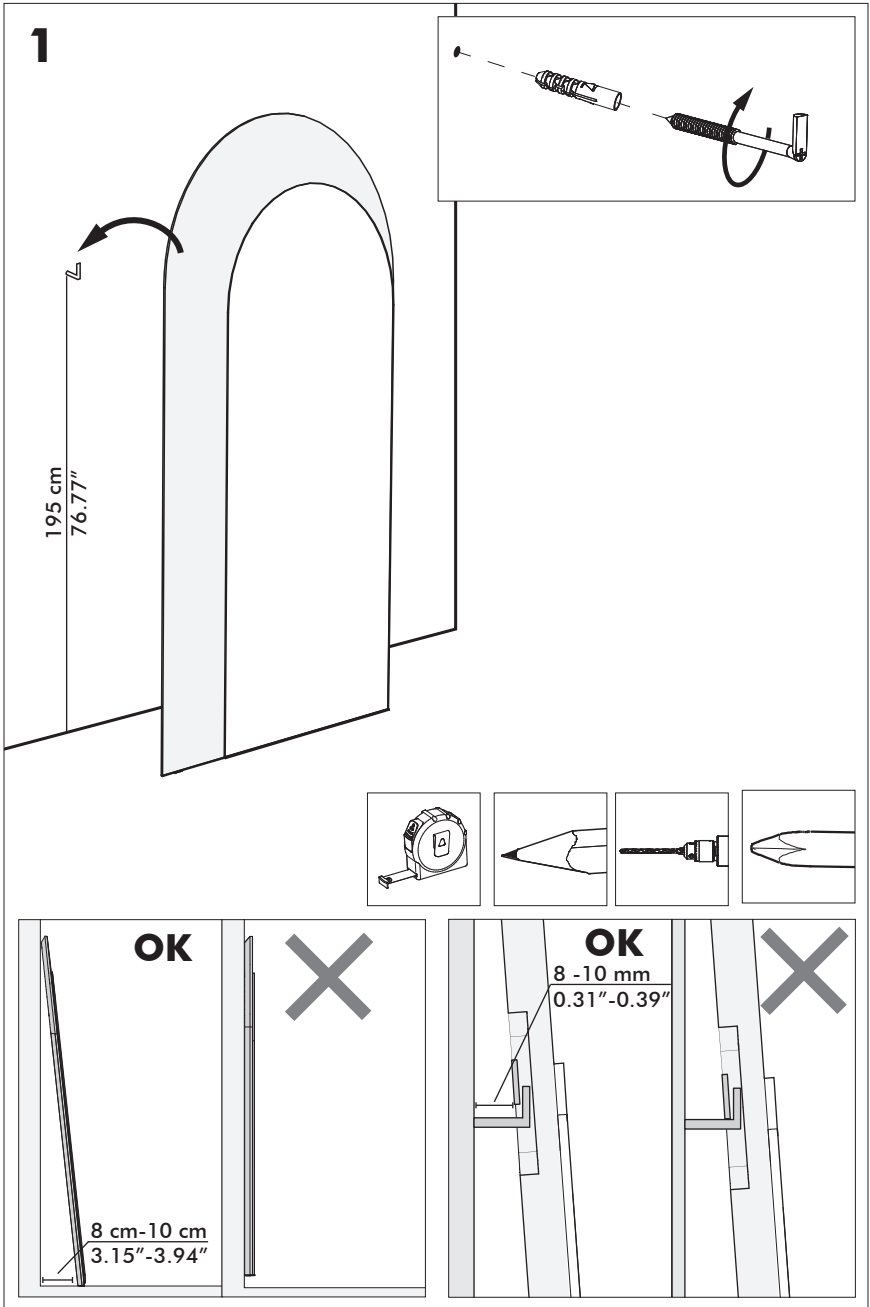

BuzziMirage Medium

1 PERS. 

Excl.

2x 

2x 

Incl.

4mm

Please note: The BuzziMirage Medium is recommended for mounting on walls made of concrete or brick.
Drywalls have to be reinforced on the backside of the wall.
Do use suitable mounting materials according to local safety regulations.

1

2

2

BuzziMirage Large

2 PERS. 

Excl.

Incl.

Please note: BuzziMirage Large should always rest on the floor.
The hook is used as a safety measure.