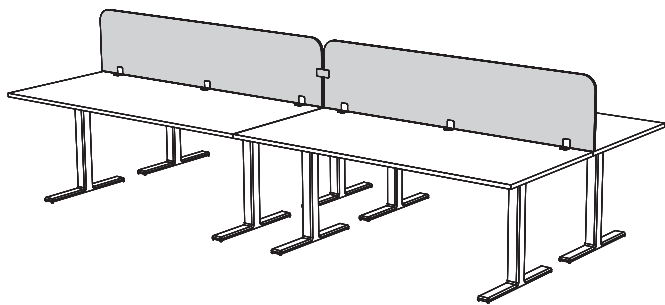

BuzziTripl Desk

Fix Y L | Y L-Plus | Y XL

Fix Foot

Fix H

Fix X

INSTALLATION MANUAL

BuzziTripl Desk Fix H

p.10

BuzziTripl Desk Fix X

p.12

BuzziTripl Desk Fix YL L | YL L-Plus | YL XL

1 PERS. 

Excluded

Included

 Please use the correct fix according your worktop thickness.

2x | 3x | 4x*

6x | 9x | 12x*

*2 Fix/BuzziTripl Desk for width: 50 - 120 cm | 19.69" - 47.24"

3 Fix/BuzziTripl Desk for width: 121 - 180 cm | 47.64" - 70.87"

4 Fix/BuzziTripl Desk for width: 181 - 200 cm | 71.26" - 78.74"

1

2

3

BuzziTripl Desk Fix Foot

1 PERS. 

Included

2x | 3x | 4x*

*2 Fix/BuzziTripl Desk for width: 50 - 120 cm | 19.69" - 47.24"