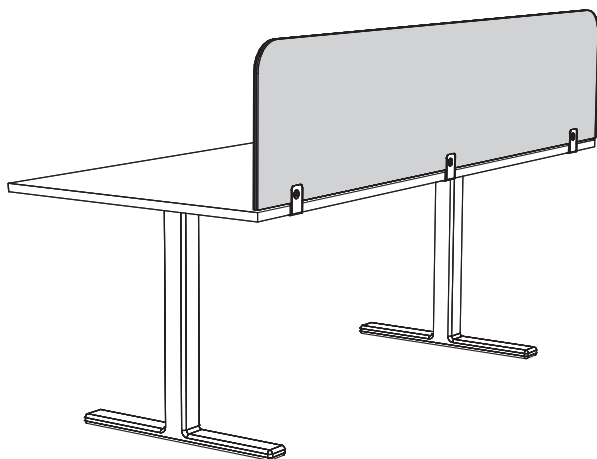

BuzziTripl Desk

Fix Y L | Y L-Plus | Y XL

Fix Foot

Fix H

Fix X

INSTALLATION MANUAL

BuzziTripl Desk Fix H

p.10

BuzziTripl Desk Fix X

p.12

BuzziTripl Desk Fix YL L | YL L-Plus | YL XL

1 PERS. 

Excluded

Included

 Please use the correct fix according your worktop thickness.

2x | 3x | 4x*

6x | 9x | 12x*

*2 Fix/BuzziTripl Desk for width: 50 - 120 cm | 19.69" - 47.24"

3 Fix/BuzziTripl Desk for width: 121 - 180 cm | 47.64" - 70.87"

4 Fix/BuzziTripl Desk for width: 181 - 200 cm | 71.26" - 78.74"

1

2

3

BuzziTripl Desk Fix Foot

1 PERS. 

Included

2x | 3x | 4x*

*2 Fix/BuzziTripl Desk for width: 50 - 120 cm | 19.69" - 47.24"