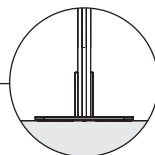

1

2

3

BuzziTripl Desk Fix Foot

1 PERS. 

Included

2x | 3x | 4x*

*2 Fix/BuzziTripl Desk for width: 50 - 120 cm | 19.69" - 47.24"