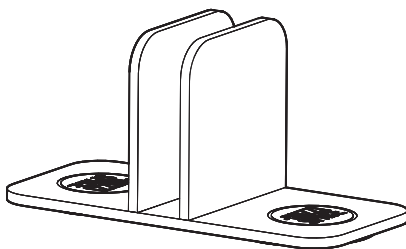

1

2

3

BuzziTripl Desk Fix Foot

1 PERS. 

Included

2x | 3x | 4x*

*2 Fix/BuzziTripl Desk for width: 50 - 120 cm | 19.69" - 47.24"

3 Fix/BuzziTripl Desk for width: 121 - 180 cm | 47.64" - 70.87"

4 Fix/BuzziTripl Desk for width: 181 - 200 cm | 71.26" - 78.74"

1

BuzziTripl Desk Fix H

1 PERS. 

Included

1

BuzziTripl Desk Fix X