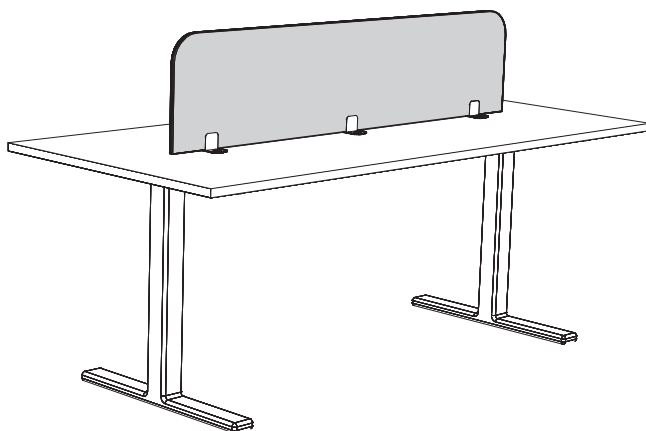

BuzziTripl Desk

Fix Y L | Y L-Plus | Y XL

Fix Foot

Fix H

Fix X

INSTALLATION MANUAL

BuzziTripl Desk Fix H

p.10

BuzziTripl Desk Fix X

p.12

BuzziTripl Desk Fix YL L | YL L-Plus | YL XL

1 PERS. 

Excluded

Included

 Please use the correct fix according your worktop thickness.

2x | 3x | 4x*

6x | 9x | 12x*

*2 Fix/BuzziTripl Desk for width: 50 - 120 cm | 19.69" - 47.24"

3 Fix/BuzziTripl Desk for width: 121 - 180 cm | 47.64" - 70.87"

4 Fix/BuzziTripl Desk for width: 181 - 200 cm | 71.26" - 78.74"

1

2

3

BuzziTripl Desk Fix Foot

1 PERS. 

Included

2x | 3x | 4x*

*2 Fix/BuzziTripl Desk for width: 50 - 120 cm | 19.69" - 47.24"