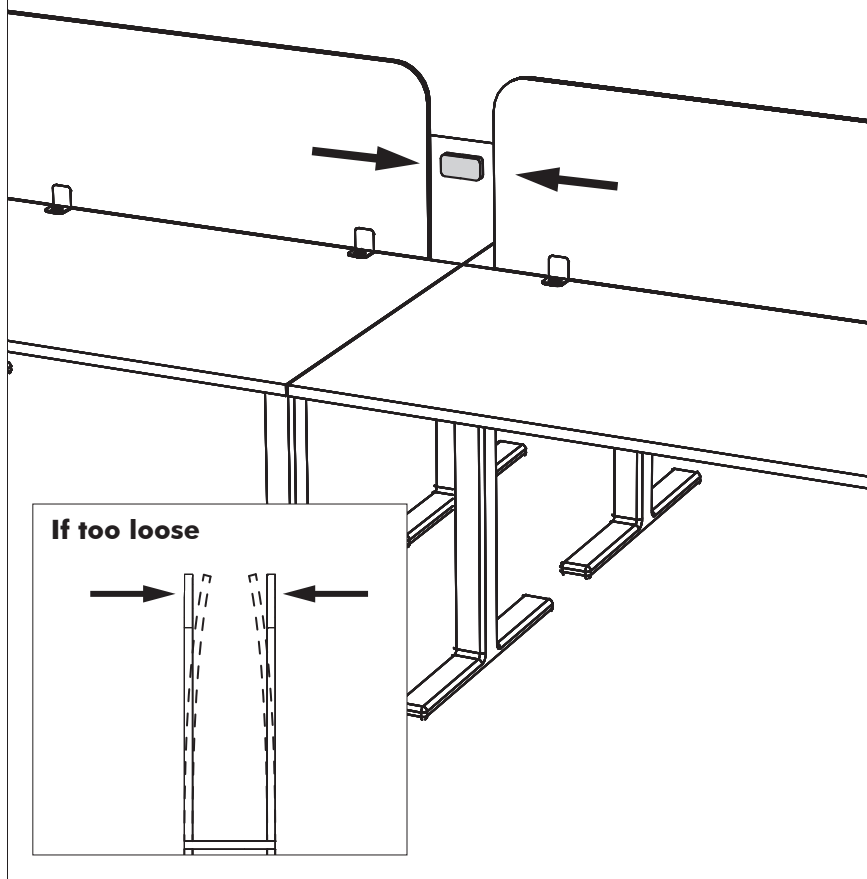

3 Fix/BuzziTripl Desk for width: 121 - 180 cm | 47.64" - 70.87"

4 Fix/BuzziTripl Desk for width: 181 - 200 cm | 71.26" - 78.74"

1

BuzziTripl Desk Fix H

1 PERS. 

Included

1

BuzziTripl Desk Fix X