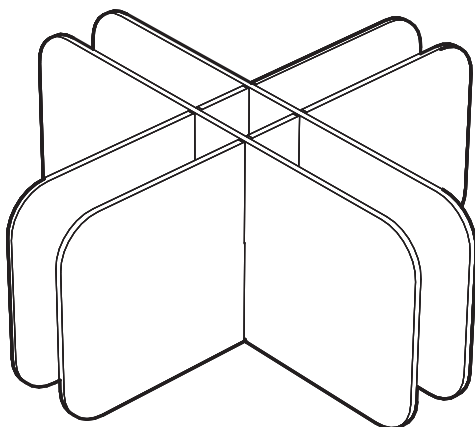

BuzziTripl Desk Fix X

1 PERS.

Included