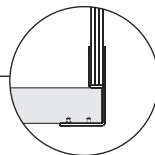

BuzziTripl Desk

Fix Y L | Y L-Plus | Y XL

Fix Foot

Fix H

Fix X

INSTALLATION MANUAL

BuzziTripl Desk Fix H

p.10

BuzziTripl Desk Fix X

p.12

BuzziTripl Desk Fix YL L | YL L-Plus | YL XL

1 PERS. 

Excluded

Included

 Please use the correct fix according your worktop thickness.

2x | 3x | 4x*

6x | 9x | 12x*

*2 Fix/BuzziTripl Desk for width: 50 - 120 cm | 19.69" - 47.24"

3 Fix/BuzziTripl Desk for width: 121 - 180 cm | 47.64" - 70.87"

4 Fix/BuzziTripl Desk for width: 181 - 200 cm | 71.26" - 78.74"