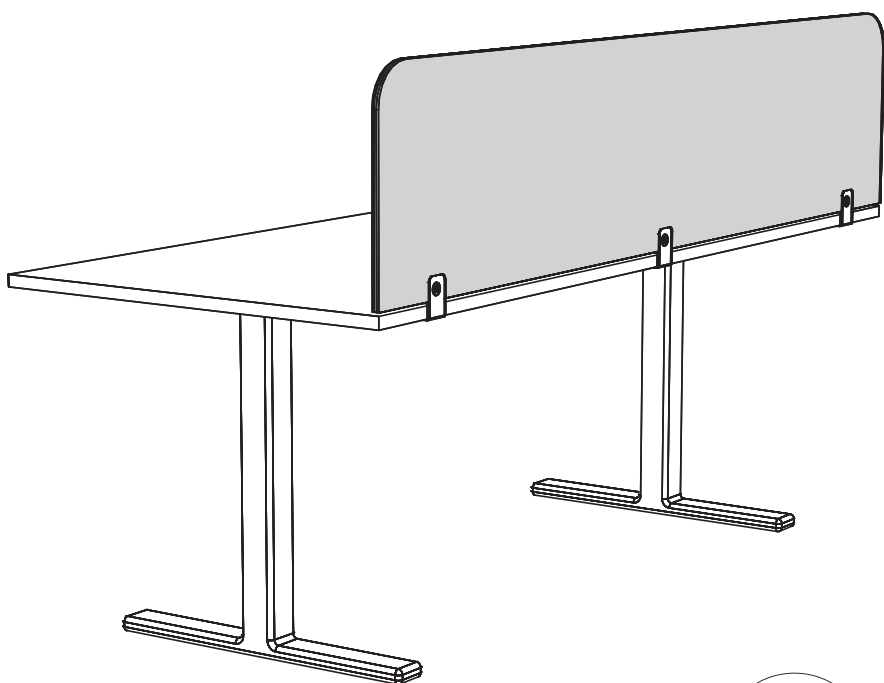

BuzziTripl Desk

Fix Y L | Y L-Plus | Y XL

Fix Foot

Fix H

Fix X

INSTALLATION MANUAL

BuzziTripl Desk Fix H

p.10

BuzziTripl Desk Fix X

p.12

BuzziTripl Desk Fix YL L | YL L-Plus | YL XL

1 PERS. 

Excluded

Included

 Please use the correct fix according your worktop thickness.

2x | 3x | 4x*

6x | 9x | 12x*

*2 Fix/BuzziTripl Desk for width: 50 - 120 cm | 19.69" - 47.24"

3 Fix/BuzziTripl Desk for width: 121 - 180 cm | 47.64" - 70.87"

4 Fix/BuzziTripl Desk for width: 181 - 200 cm | 71.26" - 78.74"

1

2

3

BuzziTripl Desk Fix Foot

1 PERS. 

Included

2x | 3x | 4x*

*2 Fix/BuzziTripl Desk for width: 50 - 120 cm | 19.69" - 47.24"