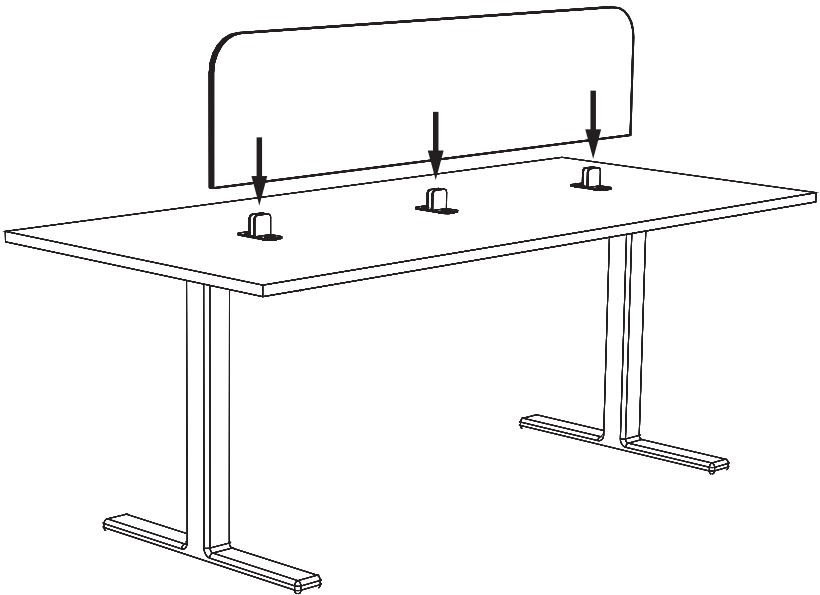

1

2

3

BuzziTripl Desk Fix Foot

1 PERS. 

Included

2x | 3x | 4x*

*2 Fix/BuzziTripl Desk for width: 50 - 120 cm | 19.69" - 47.24"

3 Fix/BuzziTripl Desk for width: 121 - 180 cm | 47.64" - 70.87"

4 Fix/BuzziTripl Desk for width: 181 - 200 cm | 71.26" - 78.74"

1

BuzziTripl Desk Fix H

1 PERS. 

Included

1

BuzziTripl Desk Fix X