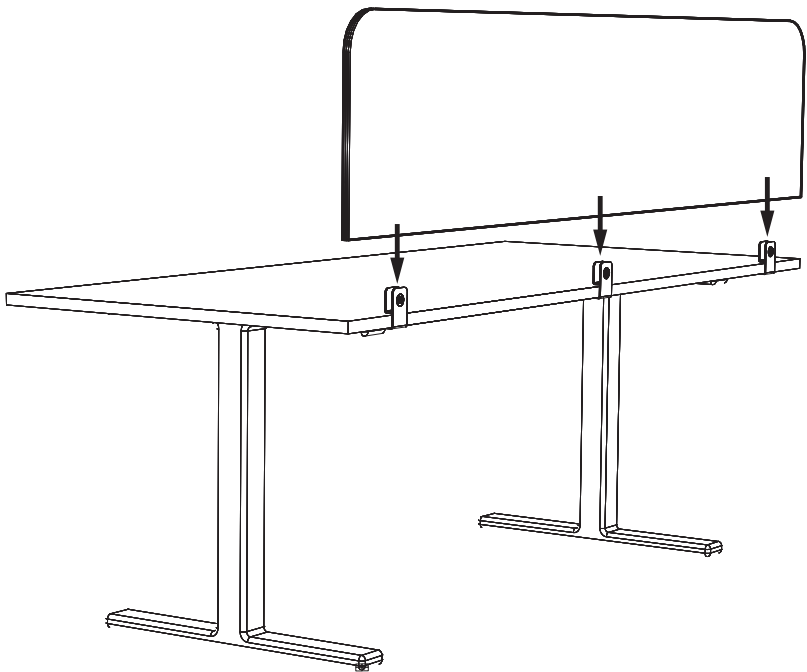

6x | 9x | 12x*

*2 Fix/BuzziTripl Desk for width: 50 - 120 cm | 19.69" - 47.24"

3 Fix/BuzziTripl Desk for width: 121 - 180 cm | 47.64" - 70.87"

4 Fix/BuzziTripl Desk for width: 181 - 200 cm | 71.26" - 78.74"

1

2

3

BuzziTripl Desk Fix Foot

1 PERS. 

Included

2x | 3x | 4x*

*2 Fix/BuzziTripl Desk for width: 50 - 120 cm | 19.69" - 47.24"

3 Fix/BuzziTripl Desk for width: 121 - 180 cm | 47.64" - 70.87"

4 Fix/BuzziTripl Desk for width: 181 - 200 cm | 71.26" - 78.74"

1

BuzziTripl Desk Fix H

1 PERS. 

Included

1

BuzziTripl Desk Fix X