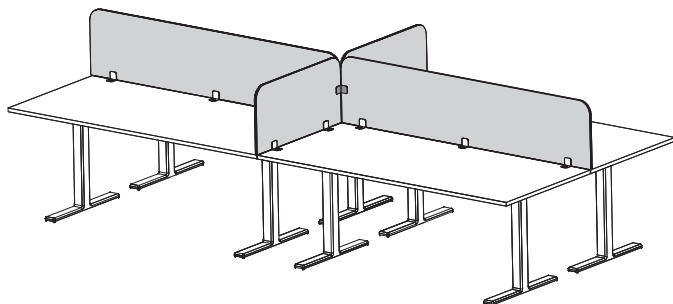

BuzziTripl Desk

Fix Y L | Y L-Plus | Y XL

Fix Foot

Fix H

Fix X

INSTALLATION MANUAL

BuzziTripl Desk Fix H

p.10

BuzziTripl Desk Fix X

p.12

BuzziTripl Desk Fix YL L | YL L-Plus | YL XL

1 PERS. 

Excluded

Included

 Please use the correct fix according your worktop thickness.

2x | 3x | 4x*

6x | 9x | 12x*

*2 Fix/BuzziTripl Desk for width: 50 - 120 cm | 19.69" - 47.24"

3 Fix/BuzziTripl Desk for width: 121 - 180 cm | 47.64" - 70.87"

4 Fix/BuzziTripl Desk for width: 181 - 200 cm | 71.26" - 78.74"

1

2

3

BuzziTripl Desk Fix Foot

1 PERS. 

Included

2x | 3x | 4x*

*2 Fix/BuzziTripl Desk for width: 50 - 120 cm | 19.69" - 47.24"