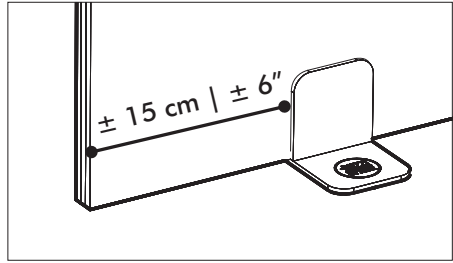

6x | 9x | 12x*

*2 Fix/BuzziTripl Desk for width: 50 - 120 cm | 19.69" - 47.24"

3 Fix/BuzziTripl Desk for width: 121 - 180 cm | 47.64" - 70.87"

4 Fix/BuzziTripl Desk for width: 181 - 200 cm | 71.26" - 78.74"

1

2

3

BuzziTripl Desk Fix Foot

1 PERS. 

Included

2x | 3x | 4x*

*2 Fix/BuzziTripl Desk for width: 50 - 120 cm | 19.69" - 47.24"

3 Fix/BuzziTripl Desk for width: 121 - 180 cm | 47.64" - 70.87"

4 Fix/BuzziTripl Desk for width: 181 - 200 cm | 71.26" - 78.74"

1

BuzziTripl Desk Fix H

1 PERS. 

Included

1

BuzziTripl Desk Fix X