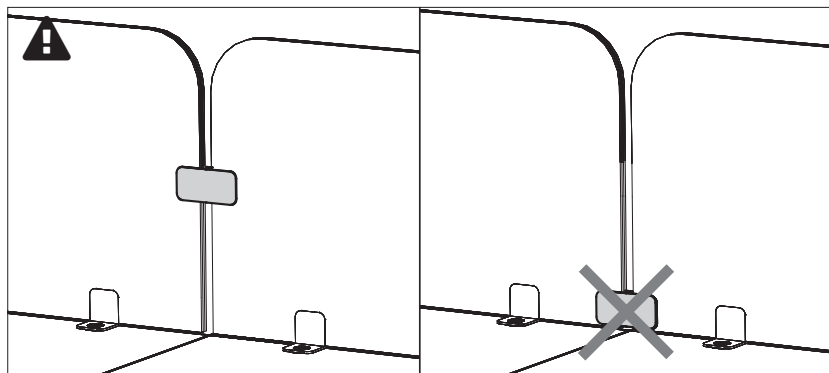

3 Fix/BuzziTripl Desk for width: 121 - 180 cm | 47.64" - 70.87"

4 Fix/BuzziTripl Desk for width: 181 - 200 cm | 71.26" - 78.74"

1

BuzziTripl Desk Fix H

1 PERS. 

Included

1

BuzziTripl Desk Fix X