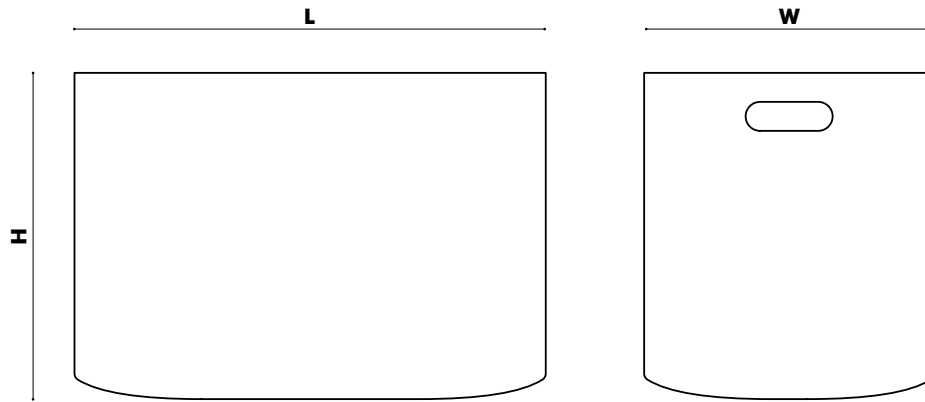

Configurations	3
Finishes	3
Dimensions	4

Configurations

BuzziBox

👉 XXS | XS | S | M | L | XL

🌲 100% BuzziFelt

✂	XXS:	L 35 cm	W 18 cm	H 27 cm
		L 13.78"	W 7.09"	H 10.63"
	XS:	L 35 cm	W 25 cm	H 27 cm
		L 13.78"	W 9.84"	H 10.63"
	S:	L 35 cm	W 35 cm	H 35 cm
		L 13.78"	W 13.78"	H 13.78"
	M:	L 40 cm	W 60 cm	H 40 cm
	L 15.75"	W 23.62"	H 15.75"	
	L:	L 45 cm	W 65 cm	H 45 cm
		L 17.72"	W 25.59"	H 17.72"
	XL:	L 50 cm	W 70 cm	H 50 cm
		L 19.69"	W 27.56"	H 19.69"

Abrasion resistance >7.000 Martindale

Flammability EU: EN 13501.1 + A1/2009 Class B-s1,d0
USA: ASTM E84 Class A certified

Fastness to light USA 5

Dimensions

BuzziBox

	XXS	XS	S	M	L	XL
L	35 cm 13.78"	35 cm 13.78"	35 cm 13.78"	40 cm 15.75"	45 cm 17.72"	50 cm 19.69"
W	18 cm 7.09"	25 cm 9.84"	35 cm 13.78"	60 cm 23.62"	65 cm 25.59"	70 cm 27.56"
H	27 cm 10.63"	27 cm 10.63"	35 cm 13.78"	40 cm 15.75"	45 cm 17.72"	50 cm 19.69"