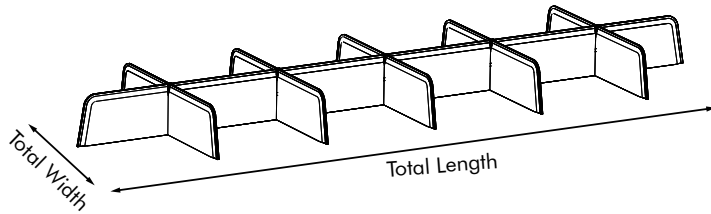

BuzziDesk Cross 12

- Desk Cross 12
  6 x Panel Length
  10 x Panel Width
- Core: honeycomb cardboard + plywood
  Profile: metal
  Cover: BuzziFelt

Height: 35 cm, 45 cm, 55 cm
13.78", 17.72", 21.65"

Panel Length: Min. 60 cm Max. 160 cm
Min. 23.62" Max. 62.99"

Panel Width: Min. 60 cm Max. 160 cm
Min. 23.62" Max. 62.99"

- Total Length: Min. 360 cm Max. 960 cm
  Min. 141.73" Max. 377.95"
- Total Width: Min. 120 cm Max. 320 cm
  Min. 47.24" Max. 125.98"

All panels have the same height.
Panel Length is the same for all panels.
Panel Width is the same for all panels.

Sliders for BuzziPicNic WorkBench
Extra layer possible: Fabric, Trevira CS+ |CS,
Revive 1, Clara 2, Remix 3, Hero, Tonus 4,
Memory 2

- Multicolor: different colors in same fabric collection possible, but same color for all Length panels and same color for all Width panels.