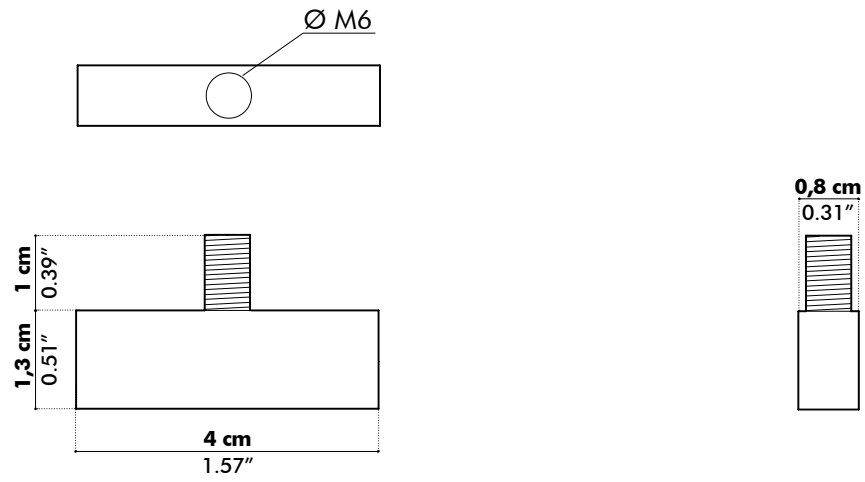

Pilling Note 4, EN ISO 12945

Dimensions

Desk Cross 4

Height

- 35 cm | 13.78"
- 45 cm | 17.72"
- 55 cm | 21.65"

Desk Cross 6

Height

35 cm | 13.78"

45 cm | 17.72"

55 cm | 21.65"

Desk Cross 8

Height

- 35 cm** | 13.78"
- 45 cm** | 17.72"
- 55 cm** | 21.65"

Desk Cross 10

Height

- 35 cm | 13.78"
- 45 cm | 17.72"
- 55 cm | 21.65"

Desk Cross 12

Total Length Min. 360 cm 141.73"
Max. 960 cm 377.95"

Height

35 cm | 13.78"

45 cm | 17.72"

55 cm | 21.65"

Sliders

Acoustics