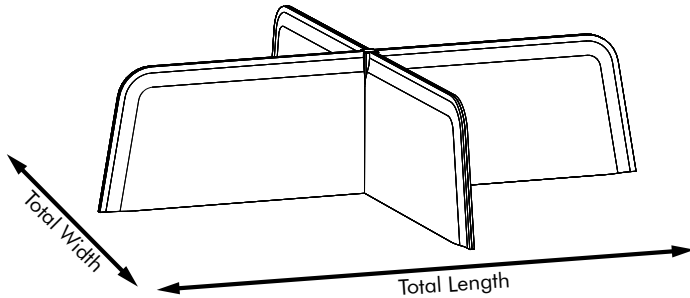

Configurations	3	Dimensions	9
Components	4	Acoustics	11
Fabrics	5		

Configurations

BuzziDesk Cross 4

Desk Cross 4

2 x Panel Length

2 x Panel Width

Core: honeycomb cardboard + plywood

Profile: metal

Cover: BuzziFelt

Height: 35 cm, 45 cm, 55 cm
13.78", 17.72", 21.65"

Panel Length: Min. 60 cm Max. 160 cm
Min. 23.62" Max. 62.99"

Panel Width: Min. 60 cm Max. 160 cm
Min. 23.62" Max. 62.99"

Total Length: Min. 120 cm Max. 320 cm
Min. 47.24" Max. 125.98"