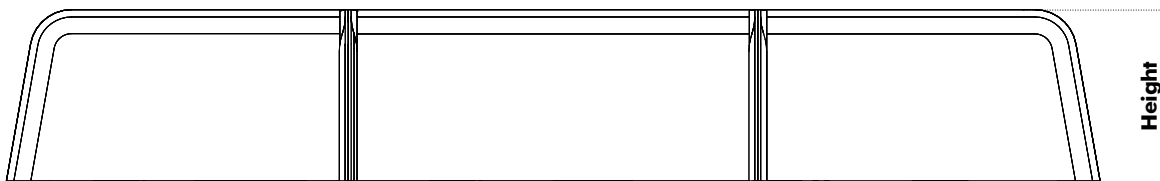

Pilling Note 4, EN ISO 12945

Dimensions

Desk Cross 4

Height

- 35 cm | 13.78"
- 45 cm | 17.72"
- 55 cm | 21.65"

Desk Cross 6

Height

35 cm | 13.78"