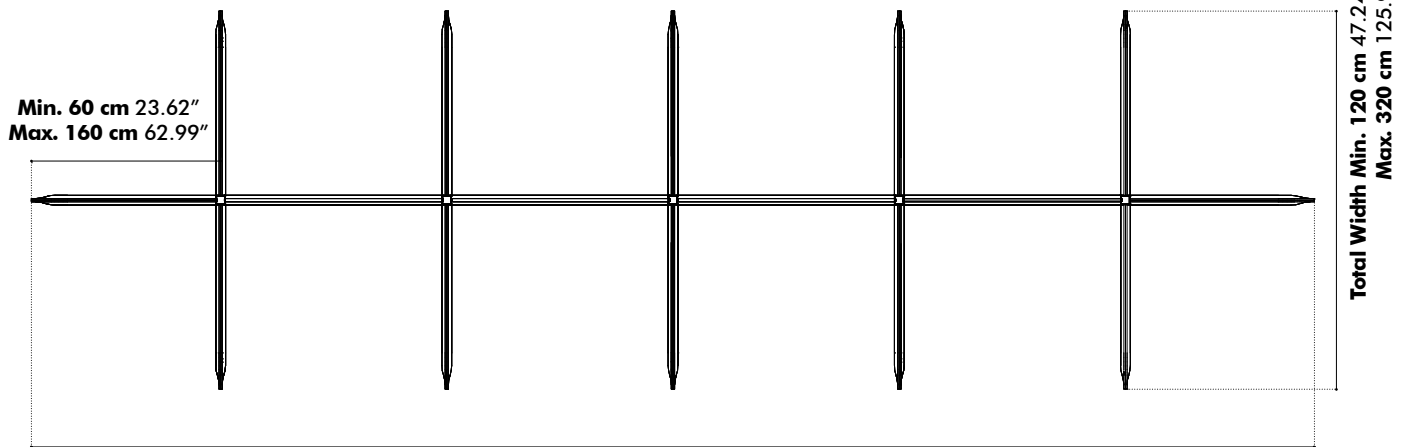

Pilling Note 4, EN ISO 12945

Dimensions

Desk Cross 4

Height

- 35 cm | 13.78"
- 45 cm | 17.72"
- 55 cm | 21.65"

Desk Cross 6

Height

35 cm | 13.78"

45 cm | 17.72"

55 cm | 21.65"

Desk Cross 8

Height

- 35 cm** | 13.78"
- 45 cm** | 17.72"
- 55 cm** | 21.65"

Desk Cross 10

Height

- 35 cm | 13.78"
- 45 cm | 17.72"
- 55 cm | 21.65"

Desk Cross 12

Total Length Min. 360 cm 141.73"
Max. 960 cm 377.95"

Height

35 cm | 13.78"

45 cm | 17.72"

55 cm | 21.65"

Sliders

Acoustics