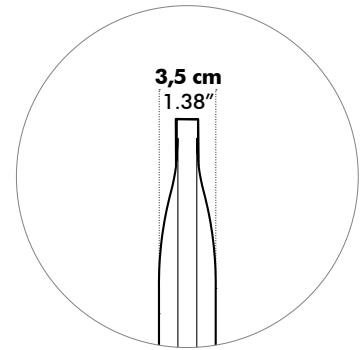

Panel Width: Min. 60 cm Max. 160 cm
Min. 23.62" Max. 62.99"

- Total Length: Min. 300 cm Max. 800 cm
Min. 188.11" Max. 314.96"
- Total Width: Min. 120 cm Max. 320 cm
Min. 47.24" Max. 125.98"

All panels have the same height.
Panel Length is the same for all panels.
Panel Width is the same for all panels.

Pilling Note 4, EN ISO 12945

Dimensions

Desk Cross 4

Height

- 35 cm | 13.78"
- 45 cm | 17.72"
- 55 cm | 21.65"

Desk Cross 6

Height

35 cm | 13.78"

45 cm | 17.72"

55 cm | 21.65"

Desk Cross 8

Height

- 35 cm** | 13.78"
- 45 cm** | 17.72"
- 55 cm** | 21.65"

Desk Cross 10

Height

- 35 cm | 13.78"
- 45 cm | 17.72"
- 55 cm | 21.65"

Desk Cross 12

Total Length Min. 360 cm 141.73"
Max. 960 cm 377.95"

Height

35 cm | 13.78"

45 cm | 17.72"

55 cm | 21.65"

Sliders

Acoustics