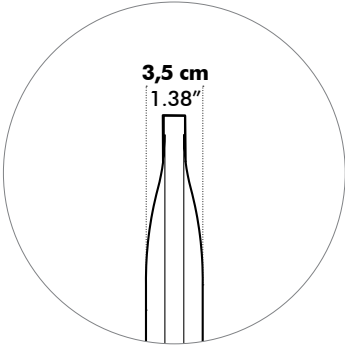

Pilling Note 4, EN ISO 12945

Dimensions

Desk Cross 4

Height

- 35 cm | 13.78"
- 45 cm | 17.72"
- 55 cm | 21.65"

Desk Cross 6

Height

35 cm | 13.78"

45 cm | 17.72"

55 cm | 21.65"

Desk Cross 8

Height

- 35 cm** | 13.78"
- 45 cm** | 17.72"
- 55 cm** | 21.65"

Desk Cross 10

Height

- 35 cm | 13.78"
- 45 cm | 17.72"
- 55 cm | 21.65"

Desk Cross 12

Total Length Min. 360 cm 141.73"
Max. 960 cm 377.95"

Height

35 cm | 13.78"

45 cm | 17.72"

55 cm | 21.65"

Sliders

Acoustics