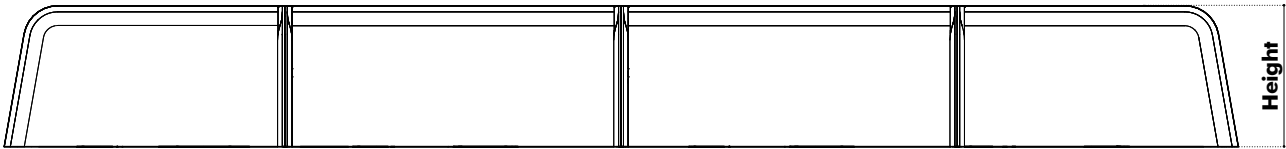

Desk Cross 8

Height

- **35 cm** | 13.78"
- **45 cm** | 17.72"
- **55 cm** | 21.65"