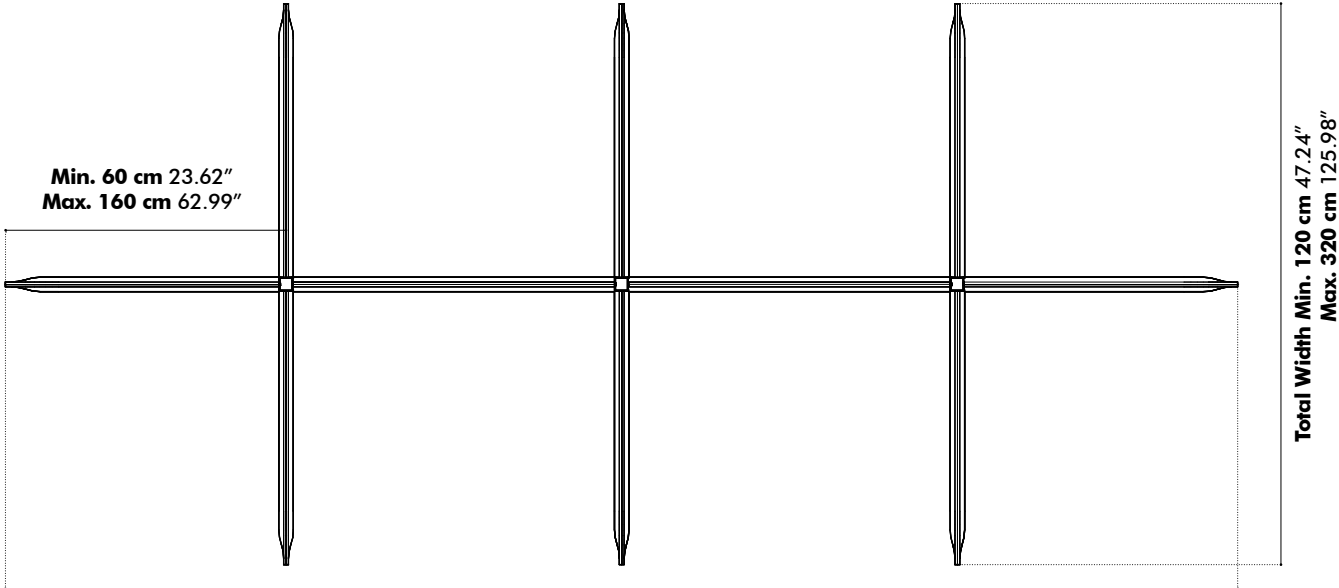

Pilling Note 4, EN ISO 12945

Dimensions

Desk Cross 4

Height

- 35 cm | 13.78"
- 45 cm | 17.72"
- 55 cm | 21.65"

Desk Cross 6

Height

35 cm | 13.78"

45 cm | 17.72"

55 cm | 21.65"

Desk Cross 8

Height

- 35 cm** | 13.78"
- 45 cm** | 17.72"
- 55 cm** | 21.65"

Desk Cross 10

Height

- 35 cm | 13.78"
- 45 cm | 17.72"
- 55 cm | 21.65"