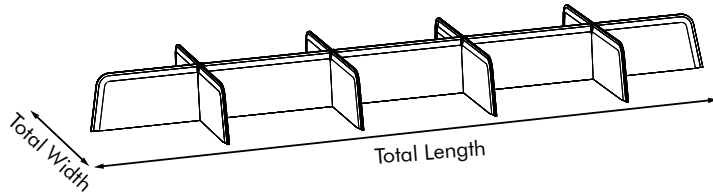

BuzziDesk Cross 10

- Desk Cross 10
- 5 x Panel Length
- 8 x Panel Width
- Core: honeycomb cardboard + plywood
- Profile: metal
- Cover: BuzziFelt

Height: 35 cm, 45 cm, 55 cm
13.78", 17.72", 21.65"

Panel Length: Min. 60 cm Max. 160 cm
Min. 23.62" Max. 62.99"

Panel Width: Min. 60 cm Max. 160 cm
Min. 23.62" Max. 62.99"

- Total Length: Min. 300 cm Max. 800 cm
  Min. 188.11" Max. 314.96"
- Total Width: Min. 120 cm Max. 320 cm
  Min. 47.24" Max. 125.98"

All panels have the same height.
Panel Length is the same for all panels.
Panel Width is the same for all panels.

Sliders for BuzziPicNic WorkBench
Extra layer possible: Fabric, Trevira CS+ |CS,
Revive 1, Clara 2, Remix 3, Hero, Tonus 4,
Memory 2

- Multicolor: different colors in same fabric collection possible, but same color for all Length panels and same color for all Width panels.