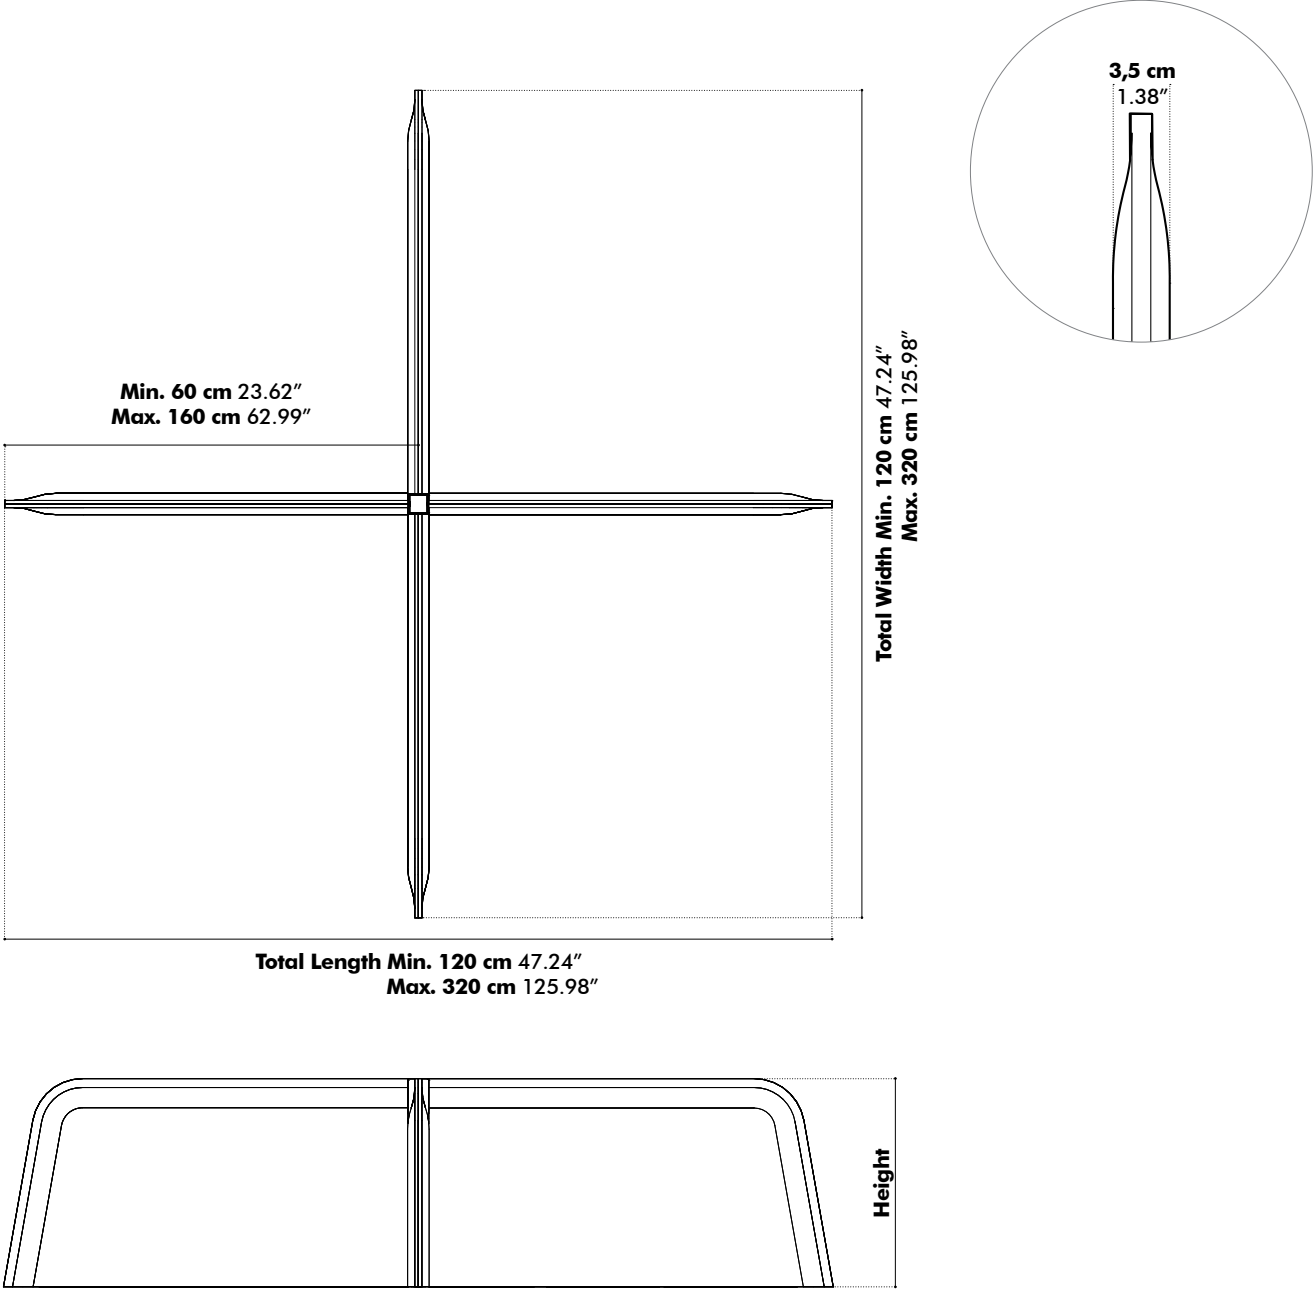

Pilling Note 4, EN ISO 12945

Dimensions

Desk Cross 4

Height

- 35 cm | 13.78"
- 45 cm | 17.72"
- 55 cm | 21.65"

Desk Cross 6

Height

35 cm | 13.78"

45 cm | 17.72"

55 cm | 21.65"

Desk Cross 8

Height

- 35 cm** | 13.78"
- 45 cm** | 17.72"
- 55 cm** | 21.65"

Desk Cross 10

Height

- 35 cm | 13.78"
- 45 cm | 17.72"
- 55 cm | 21.65"

Desk Cross 12

Total Length Min. 360 cm 141.73"
Max. 960 cm 377.95"

Height

35 cm | 13.78"

45 cm | 17.72"

55 cm | 21.65"

Sliders

Acoustics