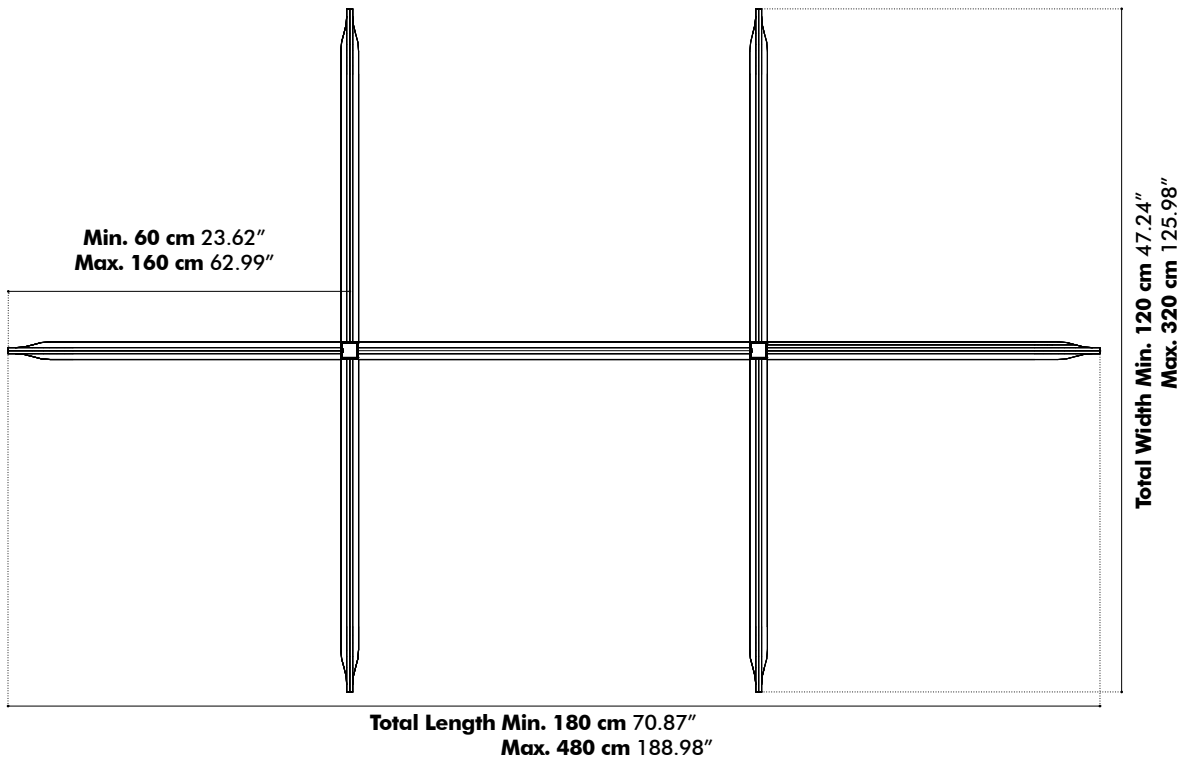

Pilling Note 4, EN ISO 12945

Dimensions

Desk Cross 4

Height

- 35 cm | 13.78"
- 45 cm | 17.72"
- 55 cm | 21.65"

Desk Cross 6

Height

35 cm | 13.78"

45 cm | 17.72"

55 cm | 21.65"

Desk Cross 8

Height

- 35 cm** | 13.78"
- 45 cm** | 17.72"
- 55 cm** | 21.65"

Desk Cross 10

Height

- 35 cm | 13.78"
- 45 cm | 17.72"
- 55 cm | 21.65"