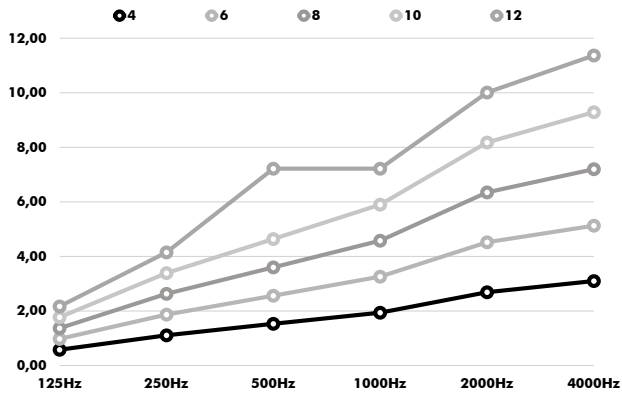

Acoustics

BuzziDesk Cross

Equivalent sound absorption area in m² per object

Hz	4 Aeq/m²	6 Aeq/m²	8 Aeq/m²	10 Aeq/m²	12 Aeq/m²
125	0.58	0.98	1.37	1.77	2.17
250	1.11	1.87	2.63	3.39	4.15
500	1.53	2.56	3.60	4.64	7.22
1000	1.94	3.26	4.58	5.90	7.22
2000	2.69	4.52	6.35	8.18	10.01
4000	3.1	5.13	7.20	9.29	11.37