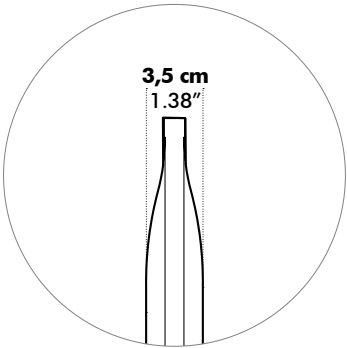

Pilling Note 4, EN ISO 12945

Dimensions

Desk Cross 4

Height

- 35 cm | 13.78"
- 45 cm | 17.72"
- 55 cm | 21.65"

Desk Cross 6

Height

35 cm | 13.78"

45 cm | 17.72"

55 cm | 21.65"

Desk Cross 8

Height

- 35 cm** | 13.78"
- 45 cm** | 17.72"
- 55 cm** | 21.65"

Desk Cross 10

Height

- 35 cm | 13.78"
- 45 cm | 17.72"
- 55 cm | 21.65"

Desk Cross 12

Total Length Min. 360 cm 141.73"
Max. 960 cm 377.95"

Height

35 cm | 13.78"

45 cm | 17.72"

55 cm | 21.65"

Sliders

Acoustics