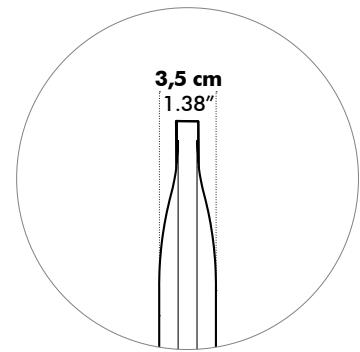

Panel Width: Min. 60 cm Max. 160 cm
Min. 23.62" Max. 62.99"

- Total Length: Min. 300 cm Max. 800 cm
Min. 188.11" Max. 314.96"
- Total Width: Min. 120 cm Max. 320 cm
Min. 47.24" Max. 125.98"

All panels have the same height.
Panel Length is the same for all panels.
Panel Width is the same for all panels.

Pilling Note 4, EN ISO 12945

Dimensions

Desk Cross 4

Height

- 35 cm | 13.78"
- 45 cm | 17.72"
- 55 cm | 21.65"

Desk Cross 6

Height

35 cm | 13.78"

45 cm | 17.72"

55 cm | 21.65"

Desk Cross 8

Height

- 35 cm** | 13.78"
- 45 cm** | 17.72"
- 55 cm** | 21.65"

Desk Cross 10

Height

- 35 cm | 13.78"
- 45 cm | 17.72"
- 55 cm | 21.65"

Desk Cross 12

Total Length Min. 360 cm 141.73"
Max. 960 cm 377.95"

Height

35 cm | 13.78"

45 cm | 17.72"

55 cm | 21.65"

Sliders

Acoustics