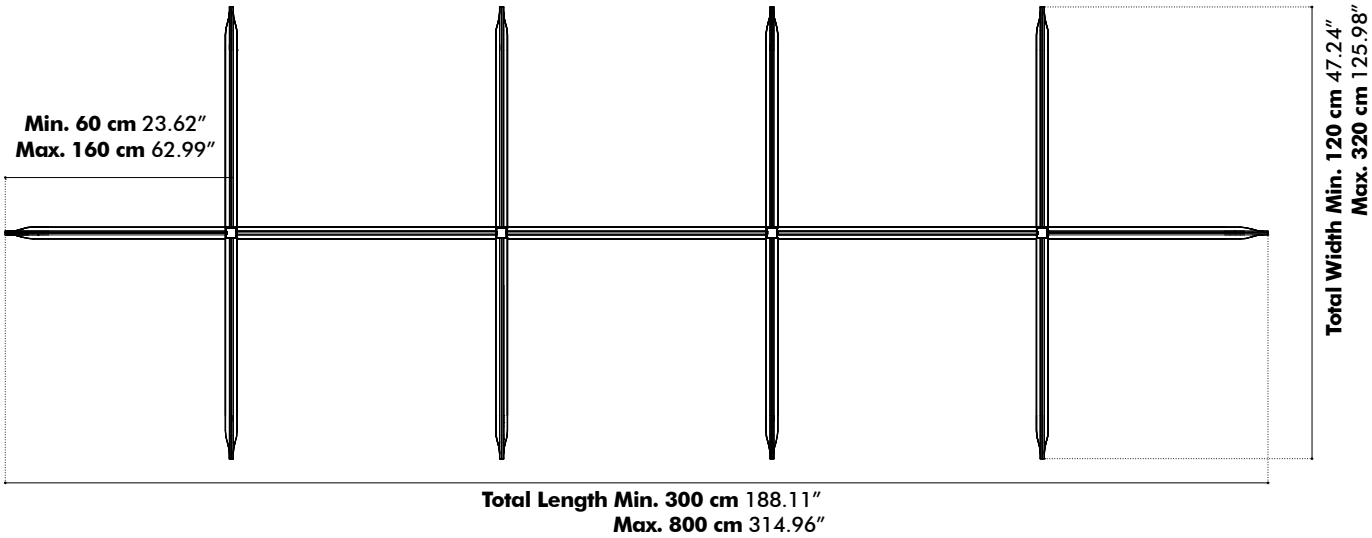

45 cm | 17.72"

55 cm | 21.65"

Desk Cross 8

Height

- 35 cm** | 13.78"
- 45 cm** | 17.72"
- 55 cm** | 21.65"

Desk Cross 10

Height

- 35 cm | 13.78"
- 45 cm | 17.72"
- 55 cm | 21.65"