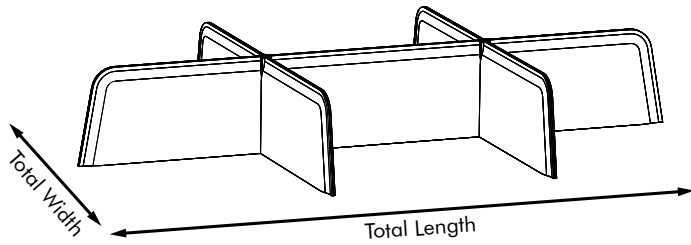

BuzziDesk Cross 6

- Desk Cross 6
- 3 x Panel Length
- 4 x Panel Width
- Core: honeycomb cardboard + plywood
- Profile: metal
- Cover: BuzziFelt

Height: 35 cm, 45 cm, 55 cm
13.78", 17.72", 21.65"

Panel Length: Min. 60 cm Max. 160 cm
Min. 23.62" Max. 62.99"

Panel Width: Min. 60 cm Max. 160 cm
Min. 23.62" Max. 62.99"

- Total Length: Min. 180 cm Max. 480 cm
  Min. 70.87" Max. 188.98"
- Total Width: Min. 120 cm Max. 320 cm
  Min. 47.24" Max. 125.98"

All panels have the same height.
Panel Length is the same for all panels.
Panel Width is the same for all panels.

Sliders for BuzziPicNic WorkBench
Extra layer possible: Fabric, Trevira CS+ | CS,
Revive 1, Clara 2, Remix 3, Hero, Tonus 4,
Memory 2

- Multicolor: different colors in same fabric collection possible, but same color for all Length panels and same color for all Width panels.