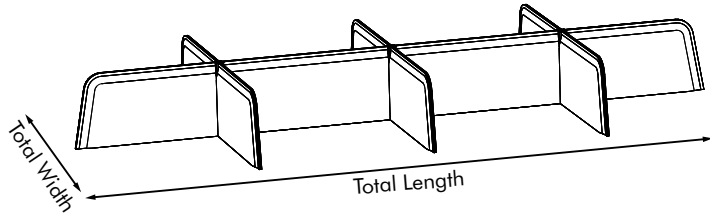

BuzziDesk Cross 8

- Desk Cross 8
- 4 x Panel Length
- 6 x Panel Width
- Core: honeycomb cardboard + plywood
- Profile: metal
- Cover: BuzziFelt

Height: 35 cm, 45 cm, 55 cm
13.78", 17.72", 21.65"

Panel Length: Min. 60 cm Max. 160 cm
Min. 23.62" Max. 62.99"

Panel Width: Min. 60 cm Max. 160 cm
Min. 23.62" Max. 62.99"

Total Length: Min. 240 cm Max. 640 cm
Min. 94.49" Max. 251.97"

Total Width: Min. 120 cm Max. 320 cm
Min. 47.24" Max. 125"

All panels have the same height.
Panel Length is the same for all panels.
Panel Width is the same for all panels.

Sliders for BuzziPicNic WorkBench
Extra layer possible: Fabric, Trevira CS+ |CS,
Revive 1, Clara 2, Remix 3, Hero, Tonus 4,
Memory 2

- Multicolor: different colors in same fabric collection possible, but same color for all Length panels and same color for all Width panels.