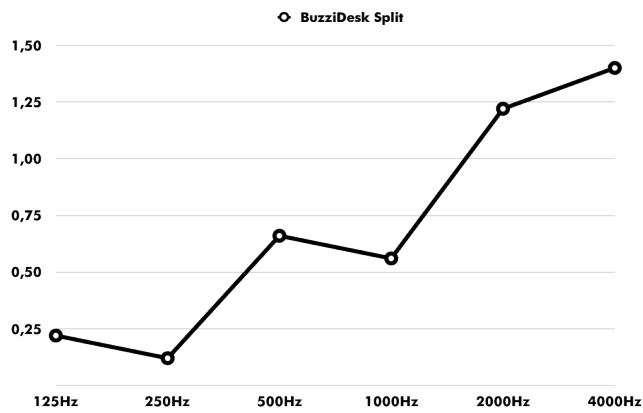

Acoustics

BuzziDesk Split

Equivalent sound absorption area in m² per object

Hz	Aeq/m²
125	0,22
250	0,12
500	0,66
1000	0,56
2000	1,22
4000	1,40