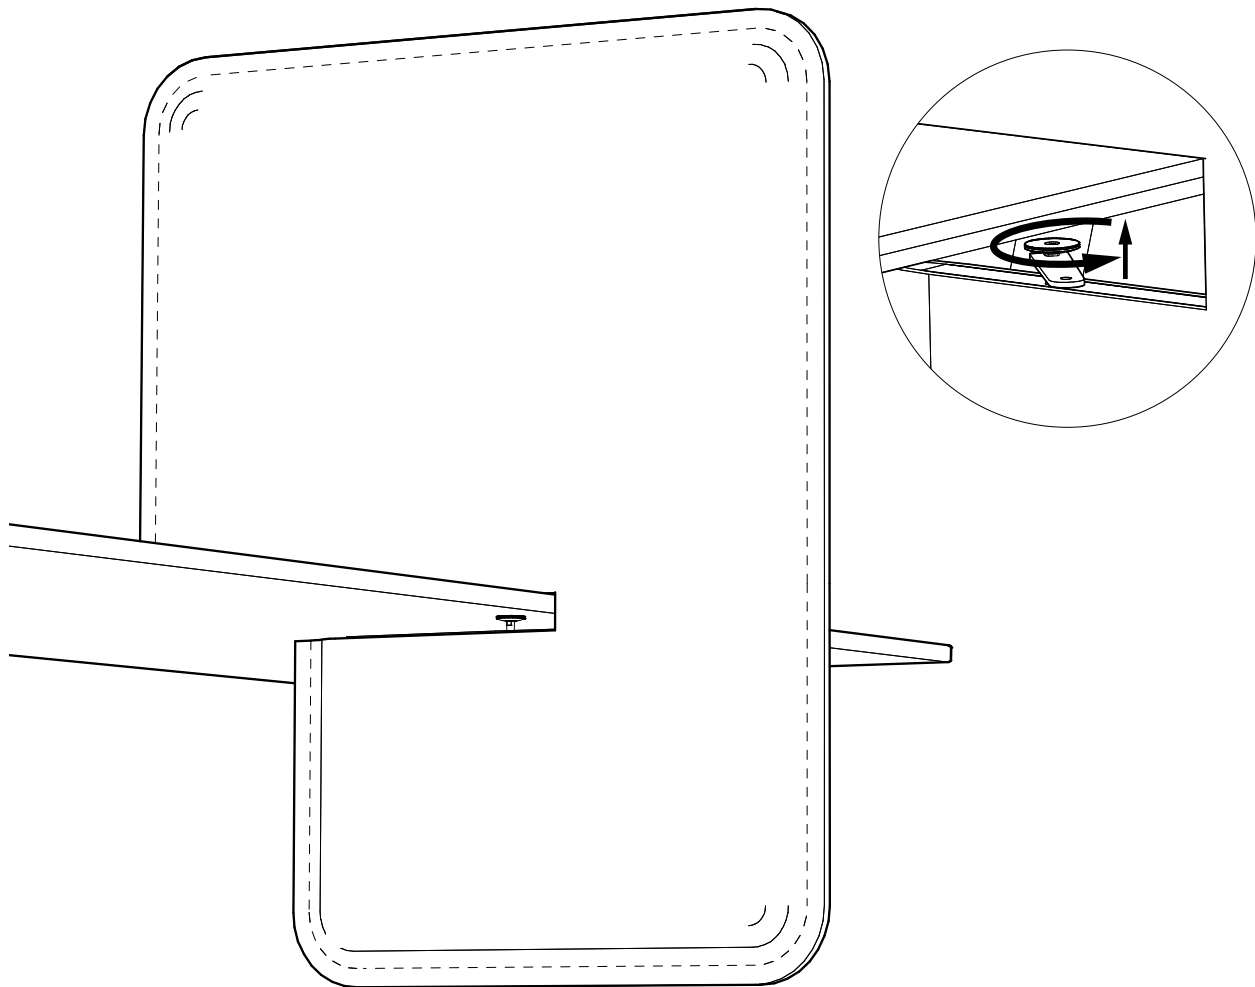

Fixing system