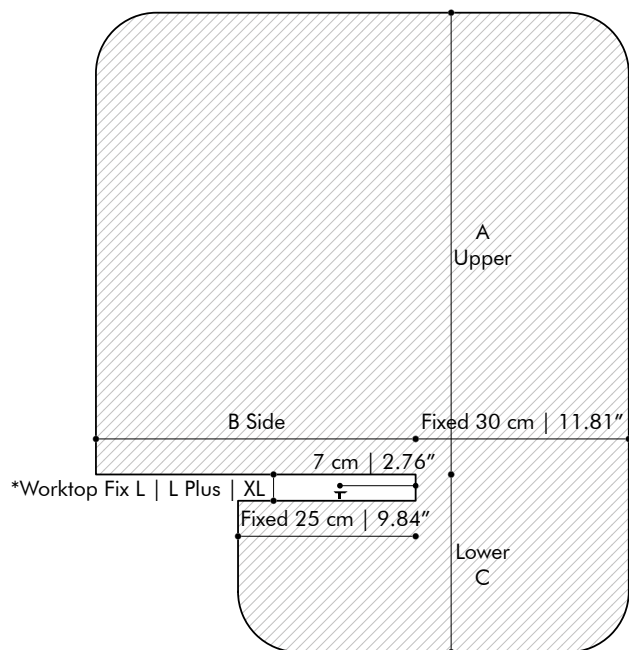

Flammability EU: EN 13501.1 + A1/2009 Class B-s1,d0
USA: ASTM E84 Class A certified

Fastness to light USA 5

Fixing system

Dimensions

Thickness

	A	B	C	⚖️
S	45 cm 17.72"	45 cm 17.72"	25 cm 9.84"	2,59 kg 5.71 lbs
			45 cm 17.72"	3,08 kg 6.79 lbs
			65 cm 25.59"	3,57 kg 7.87 lbs
	65 cm 25.59"	25 cm 9.84"	25 cm 9.84"	2,87 kg 6.33 lbs
			45 cm 17.72"	3,44 kg 7.58 lbs
			65 cm 25.59"	4,01 kg 8.84 lbs
M	65 cm 25.59"	45 cm 17.72"	25 cm 9.84"	2,78 kg 6.13 lbs
			45 cm 17.72"	3,27 kg 7.21 lbs
			65 cm 25.59"	3,77 kg 8.31 lbs
	65 cm 25.59"	25 cm 9.84"	25 cm 9.84"	3,25 kg 7.17 lbs
			45 cm 17.72"	3,83 kg 8.44 lbs
			65 cm 25.59"	4,40 kg 9.70 lbs
L	85 cm 33.46"	45 cm 17.72"	25 cm 9.84"	2,97 kg 6.55 lbs
			45 cm 17.72"	3,47 kg 7.65 lbs
			65 cm 25.59"	3,96 kg 8.73 lbs
	65 cm 25.59"	25 cm 9.84"	25 cm 9.84"	3,25 kg 7.17 lbs
			45 cm 17.72"	3,83 kg 8.44 lbs
			65 cm 25.59"	4,40 kg 9.70 lbs

*Worktop Fix	L	12 > 27 mm 0.47" > 1.06"	incl.
Integrated in Desk Split	L Plus	22 > 43 mm 0.87" > 1.69"	incl.
	XL	45 > 57 mm 1.77" > 2.24"	incl.

Acoustics

BuzziDesk Split

Equivalent sound absorption area in m² per object