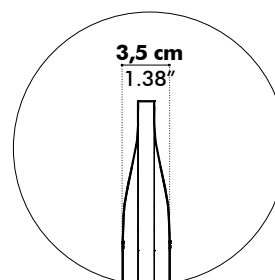

Flammability EU: EN 13501.1 + A1/2009 Class B-s1,d0
USA: ASTM E84 Class A certified

Fastness to light USA 5

Fixing system

Dimensions

Thickness

	A	B	C	⚖️
S	45 cm 17.72"	45 cm 17.72"	25 cm 9.84"	2,59 kg 5.71 lbs
			45 cm 17.72"	3,08 kg 6.79 lbs
			65 cm 25.59"	3,57 kg 7.87 lbs
	65 cm 25.59"	25 cm 9.84"	25 cm 9.84"	2,87 kg 6.33 lbs
			45 cm 17.72"	3,44 kg 7.58 lbs
			65 cm 25.59"	4,01 kg 8.84 lbs
M	65 cm 25.59"	45 cm 17.72"	25 cm 9.84"	2,78 kg 6.13 lbs
			45 cm 17.72"	3,27 kg 7.21 lbs
			65 cm 25.59"	3,77 kg 8.31 lbs
	65 cm 25.59"	25 cm 9.84"	25 cm 9.84"	3,25 kg 7.17 lbs
			45 cm 17.72"	3,83 kg 8.44 lbs
			65 cm 25.59"	4,40 kg 9.70 lbs
L	85 cm 33.46"	45 cm 17.72"	25 cm 9.84"	2,97 kg 6.55 lbs
			45 cm 17.72"	3,47 kg 7.65 lbs
			65 cm 25.59"	3,96 kg 8.73 lbs
	65 cm 25.59"	25 cm 9.84"	25 cm 9.84"	3,25 kg 7.17 lbs
			45 cm 17.72"	3,83 kg 8.44 lbs
			65 cm 25.59"	4,40 kg 9.70 lbs

*Worktop Fix	L	12 > 27 mm 0.47" > 1.06"	incl.
Integrated in Desk Split	L Plus	22 > 43 mm 0.87" > 1.69"	incl.
	XL	45 > 57 mm 1.77" > 2.24"	incl.

Acoustics

BuzziDesk Split

Equivalent sound absorption area in m² per object