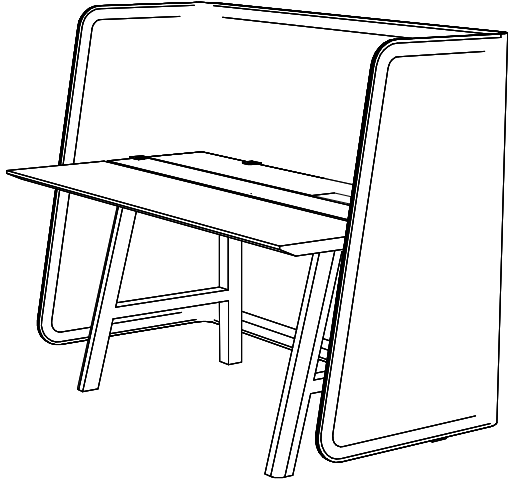

Configurations

BuzziWrap FrontDesk Full

- Cover: BuzziFelt
- Core: honeycomb cardboard + poplar wood
- Fix: powder coated metal black (RAL 9005), white (RAL 9010) or alu color (RAL 9006)

- L: Front: 100 cm ≤ 160 cm
  39.37" ≤ 62.99"
- W: Side: 40 cm or 60 cm (measured at worktop level)
  15.75" or 23.62"
- ✘ H: 100 cm, 110 cm or 120 cm
  39.37", 43.31" or 47.24"
- D: 3,5 cm
  1.38"

- ... Bicolor
  Fix L, L Plus, XL, XXL