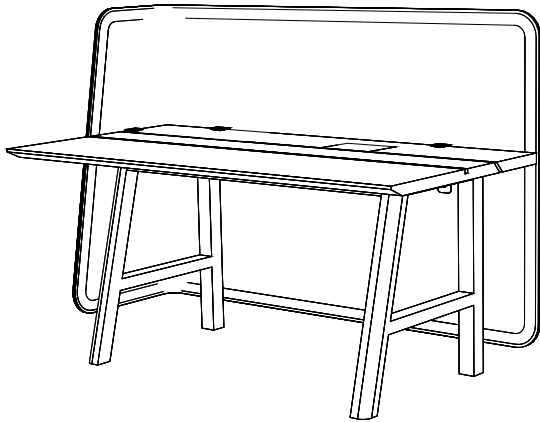

BuzziWrap FrontDesk Left

- Cover: BuzziFelt
- Core: honeycomb cardboard + poplar wood
- Fix: powder coated metal black (RAL 9005), white (RAL 9010) or alu color (RAL 9006)

- L: Front: 100 cm ≤ 200 cm
  39.37" ≤ 78.74"
- W: Side: 40 cm or 60 cm (measured at worktop level)
  15.75" or 23.62"
- ✘ H: 100 cm, 110 cm or 120 cm
  39.37", 43.31" or 47.24"
- D: 3,5 cm
  1.38"

- ... Bicolor
  Fix L, L Plus, XL, XXL