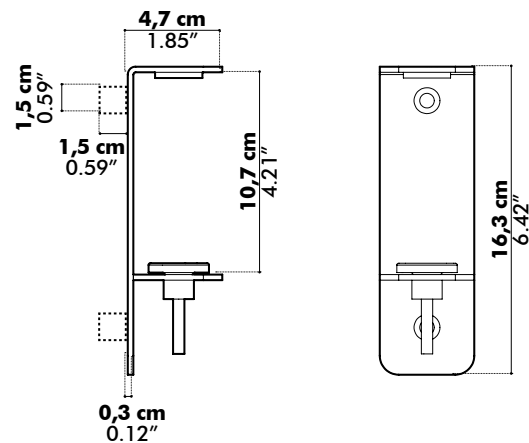

- L: Front: 100 cm ≤ 200 cm
39.37" ≤ 78.74"
- W: Side: 40 cm or 60 cm (measured at worktop level)
15.75" or 23.62"
- ✕ H: 100 cm, 110 cm or 120 cm
39.37", 43.31" or 47.24"
- D: 3,5 cm
1.38"

- *** Bicolor
Fix L, L Plus, XL, XXL

Mounting positions XS

| | | |
|-------------------|-----------------------|-----------------------|
| Side | 40 cm 15.75" | 60 cm 23.62" |
| Width Side | 20 cm 7.87" | 30 cm 11.81" |

Mounting positions S | M | L | XL

| | S | M | L | XL |
|-------------------|-----------------------|-----------------------|-----------------------|-----------------------|
| Width | 30 cm 11.81" | 35 cm 13.78" | 35 cm 13.78" | 35 cm 13.78" |
| Side | 40 cm 15.75" | 60 cm 23.62" | | |
| Width Side | 20 cm 7.87" | 30 cm 11.81" | | |

Fix L Plus

Worktop: 18 > 43 mm | 0.71" > 1.69"

Fix XL

Worktop: 28 > 57 mm | 1.10" > 2.24"

Fix XXL

Worktop: 72 mm > 98 mm | 2.83" > 3.86"

Acoustics

BuzziWrap Frontdesk