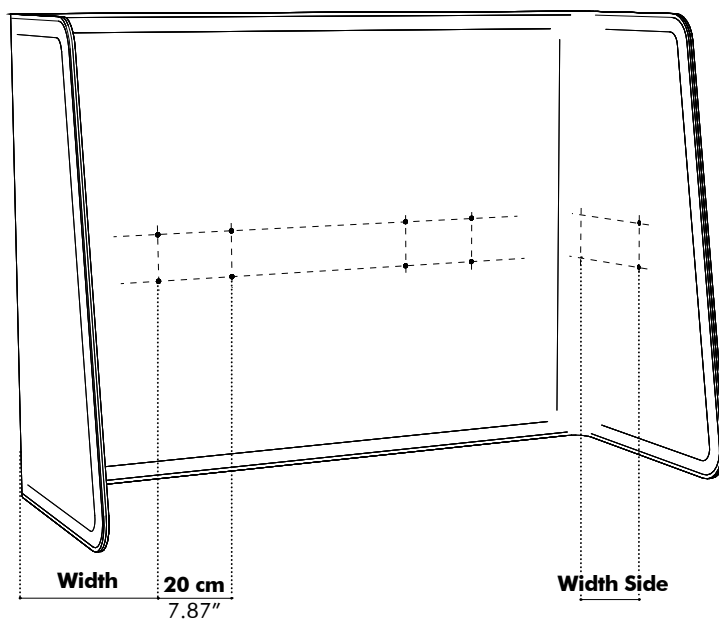

Mounting positions S | M | L | XL

	S	M	L	XL
Width	30 cm | 11.81"	35 cm | 13.78"	35 cm | 13.78"	35 cm | 13.78"
Side	40 cm | 15.75"	60 cm | 23.62"		
Width Side	20 cm | 7.87"	30 cm | 11.81"