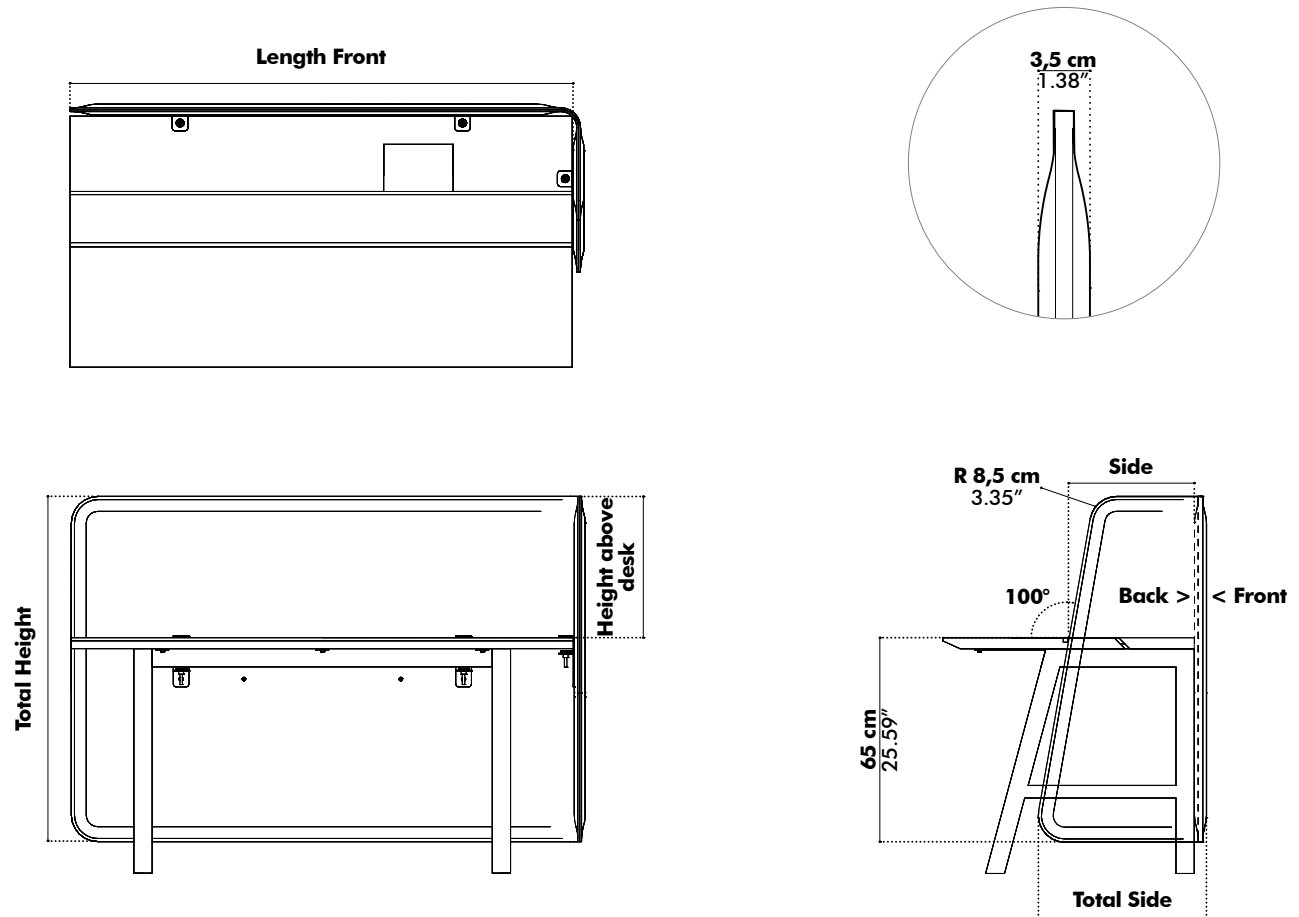

BuzziWrap FrontDesk Right

Height above desk Total height	Side Total Side	Length Front XS ≤ 120 cm	Length Front S ≤ 140 cm	Length Front M ≤ 160 cm	Length Front L ≤ 180 cm	Length Front XL ≤ 200 cm
35 cm | 100 cm	40 cm | 53,5 cm	7,4 kg	8,4 kg	9,3 kg	10,3 kg	11,2 kg
	60 cm | 70 cm	8,4 kg	9,3 kg	10,3 kg	11,2 kg	12,2 kg
45 cm | 110 cm	40 cm | 53,5 cm	7,9 kg	8,9 kg	10 kg	11 kg	12 kg
	60 cm | 70 cm	8,9 kg	10 kg	11 kg	12 kg	13 kg
55 cm | 120 cm	40 cm | 53,5 cm	8,4 kg	9,5 kg	10,6 kg	11,7 kg	12,8 kg
	60 cm | 70 cm	9,5 kg	10,6 kg	11,7 kg	12,8 kg	13,9 kg

Height above desk Total height	Side Total Side	Length Front XS ≤ 47.24"	Length Front S ≤ 55.12"	Length Front M ≤ 62.99"	Length Front L ≤ 70.87"	Length Front XL ≤ 78.74"
13.78" | 39.37"	15.75" | 21.06"	16.31 lbs	18.52 lbs	20.50 lbs	22.71 lbs	24.69 lbs
	23.62" | 27.56"	18.52 lbs	20.50 lbs	22.71 lbs	24.69 lbs	26.90 lbs
17.72" | 43.31"	15.75" | 21.06"	17.42 lbs	19.62 lbs	22.05 lbs	24.25 lbs	26.46 lbs
	23.62" | 27.56"	19.62 lbs	22.05 lbs	24.25 lbs	26.46 lbs	28.66 lbs
21.65" | 47.24"	15.75" | 21.06"	18.52 lbs	20.94 lbs	23.37 lbs	25.79 lbs	28.22 lbs
	23.62" | 27.56"	20.94 lbs	23.37 lbs	25.79 lbs	28.22 lbs	30.64 lbs