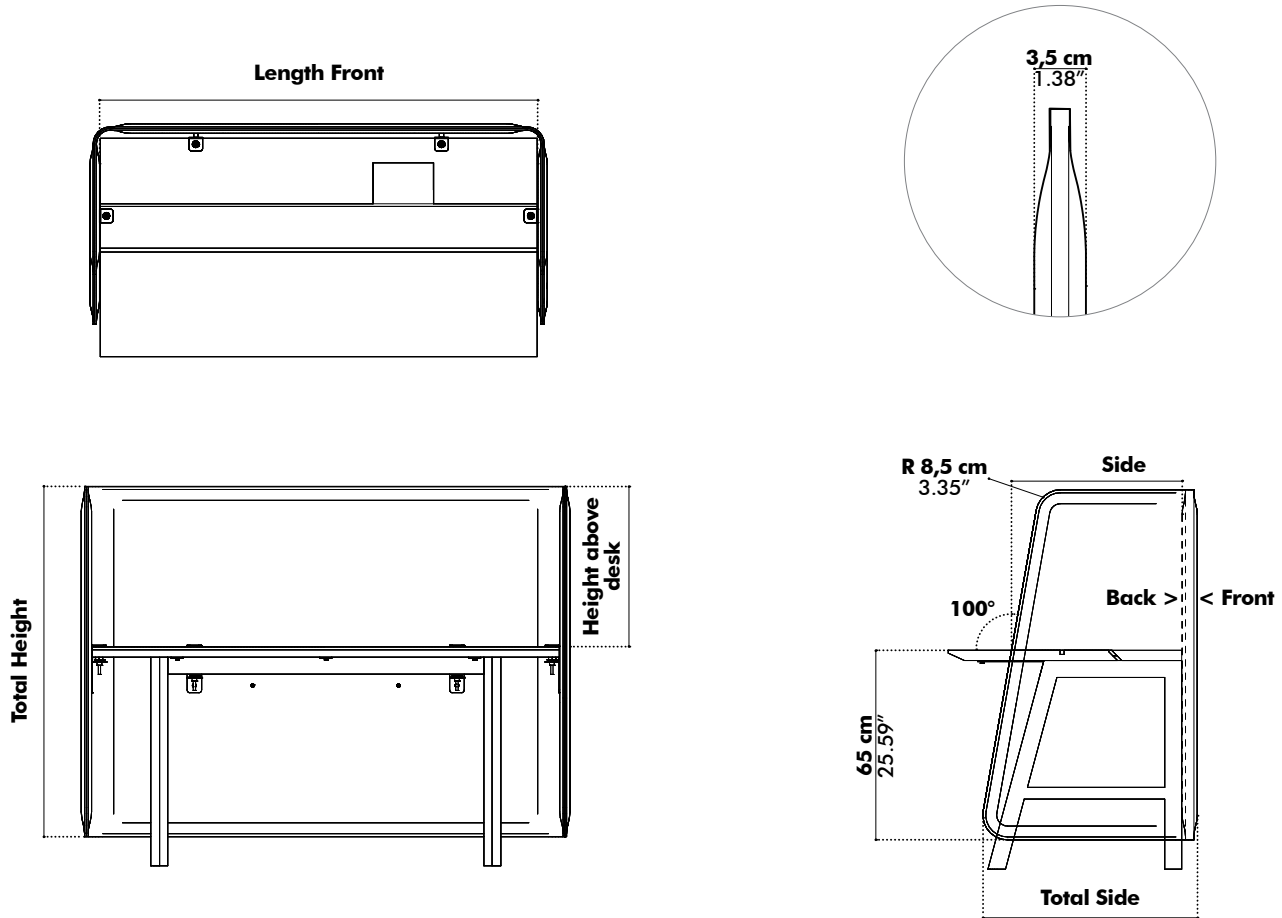

- L: Front: 100 cm ≤ 200 cm
39.37" ≤ 78.74"
- W: Side: 40 cm or 60 cm (measured at worktop level)
15.75" or 23.62"
- ✕ H: 100 cm, 110 cm or 120 cm
39.37", 43.31" or 47.24"
- D: 3,5 cm
1.38"

- *** Bicolor
Fix L, L Plus, XL, XXL

Desk Full: 4 Fixes

Desk Left | Right: 3 Fixes

L: Worktop: 12 > 27 mm
0.47" > 1.06"

L Plus: Worktop: 18 > 43 mm
0.71" > 1.69"

XL: Worktop: 28 > 57 mm
1.10" > 2.24"

XXL: Worktop: 72 mm > 98 mm
2.83" > 3.86"

(XXL applicable for PicNic desk front side)

Distance holder

Additional distance holders are included and can be mounted at the front side to provide space for electrical cables etc.

(L 1,5 cm Ø 1,5 | L 0.59" Ø 0.59")

Dimensions

BuzziWrap FrontDesk Full

| Height above desk Total height | Side Total Side | Length Front XS ≤ 120 cm | Length Front S ≤ 140 cm | Length Front M ≤ 160 cm |
|-----------------------------------|------------------------|-----------------------------|----------------------------|----------------------------|
| 35 cm 100 cm | 40 cm 53,5 cm | 8.8kg | 9.8kg | 10.7kg |
| | 60 cm 70 cm | 10.7kg | 11.7kg | 12.7kg |
| 45 cm 110 cm | 40 cm 53,5 cm | 9.4kg | 10.4kg | 11.5kg |
| | 60 cm 70 cm | 11.5kg | 12.5kg | 13.5kg |
| 55 cm 120 cm | 40 cm 53,5 cm | 10kg | 11.1kg | 12.2kg |
| | 60 cm 70 cm | 12.2kg | 13.2kg | 14.3kg |