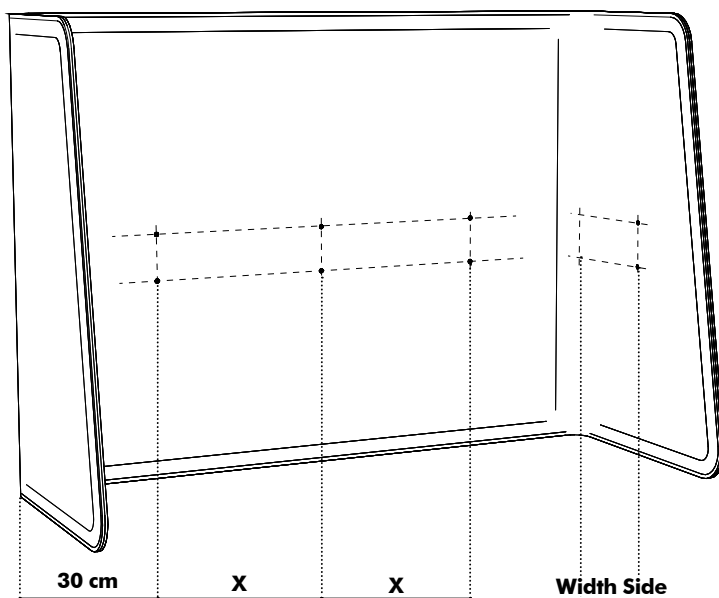

Mounting positions XS

Side	40 cm | 15.75"	60 cm | 23.62"
Width Side	20 cm | 7.87"	30 cm | 11.81"