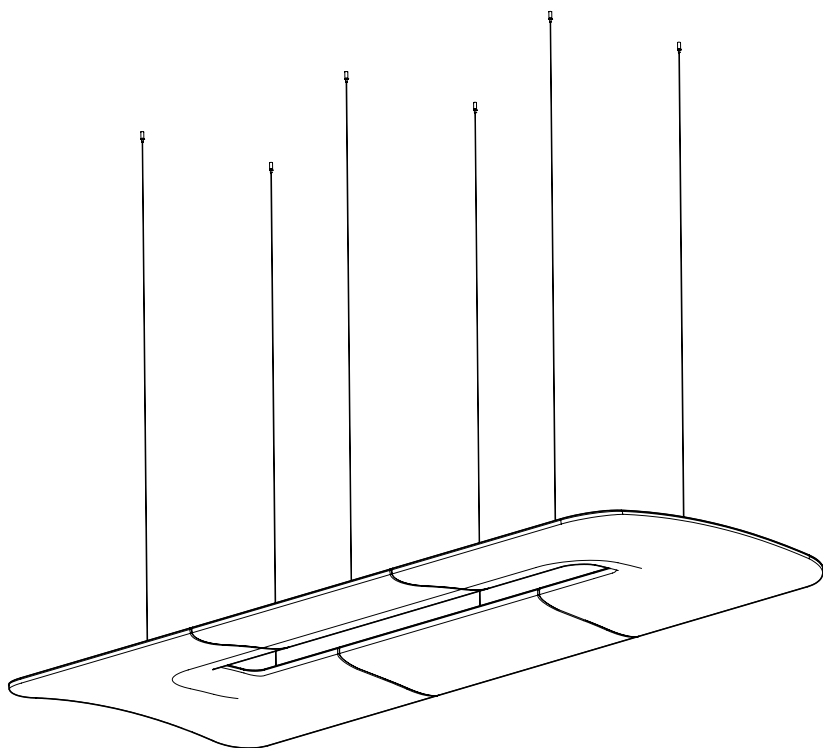

BuzziZepp

INSTALLATION MANUAL

⚠ The product must be suspended on a solid structure or ceiling, taking into account the weight of the product and the local regulation.

BuzziZepp Small

p.3

BuzziZepp Medium

p.10

4x

2x

4x

M6

1

X	69 cm	65 cm
	27.17"	25.59"
		20°

**2**

3