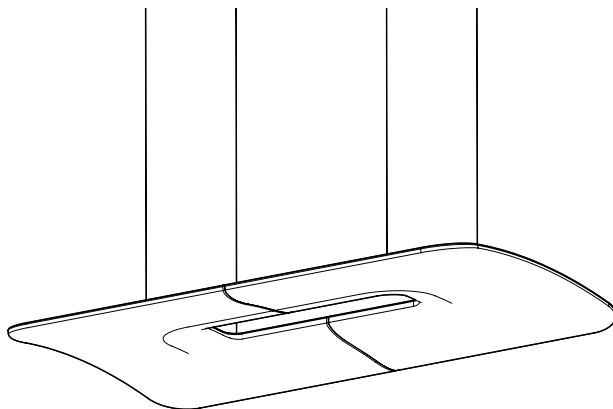

BuzziZepp

INSTALLATION MANUAL

⚠ The product must be suspended on a solid structure or ceiling, taking into account the weight of the product and the local regulation.

BuzziZepp Small

p.3

BuzziZepp Medium

p.10

4x

2x

4x

M6

1

X	69 cm	65 cm
	27.17"	25.59"
		20°

**2**

3