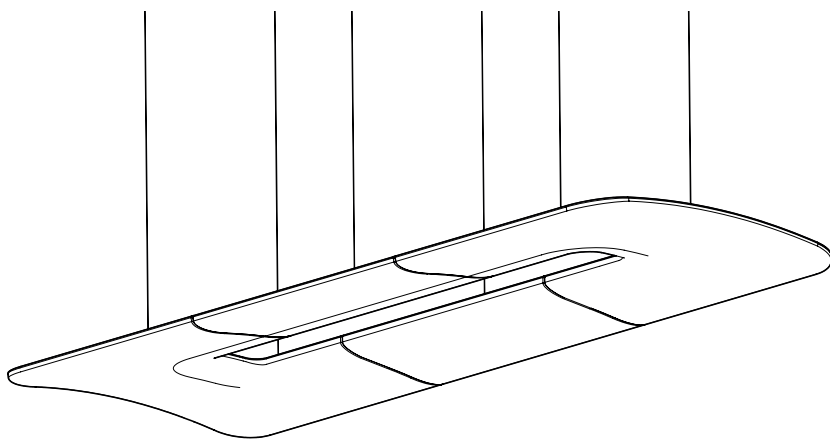

BuzziZepp

INSTALLATION MANUAL

⚠ The product must be suspended on a solid structure or ceiling, taking into account the weight of the product and the local regulation.

BuzziZepp Small

p.3

BuzziZepp Medium

p.10

4x

2x

4x

M6

1

X	69 cm	65 cm
	27.17"	25.59"
		20°

**2**

3